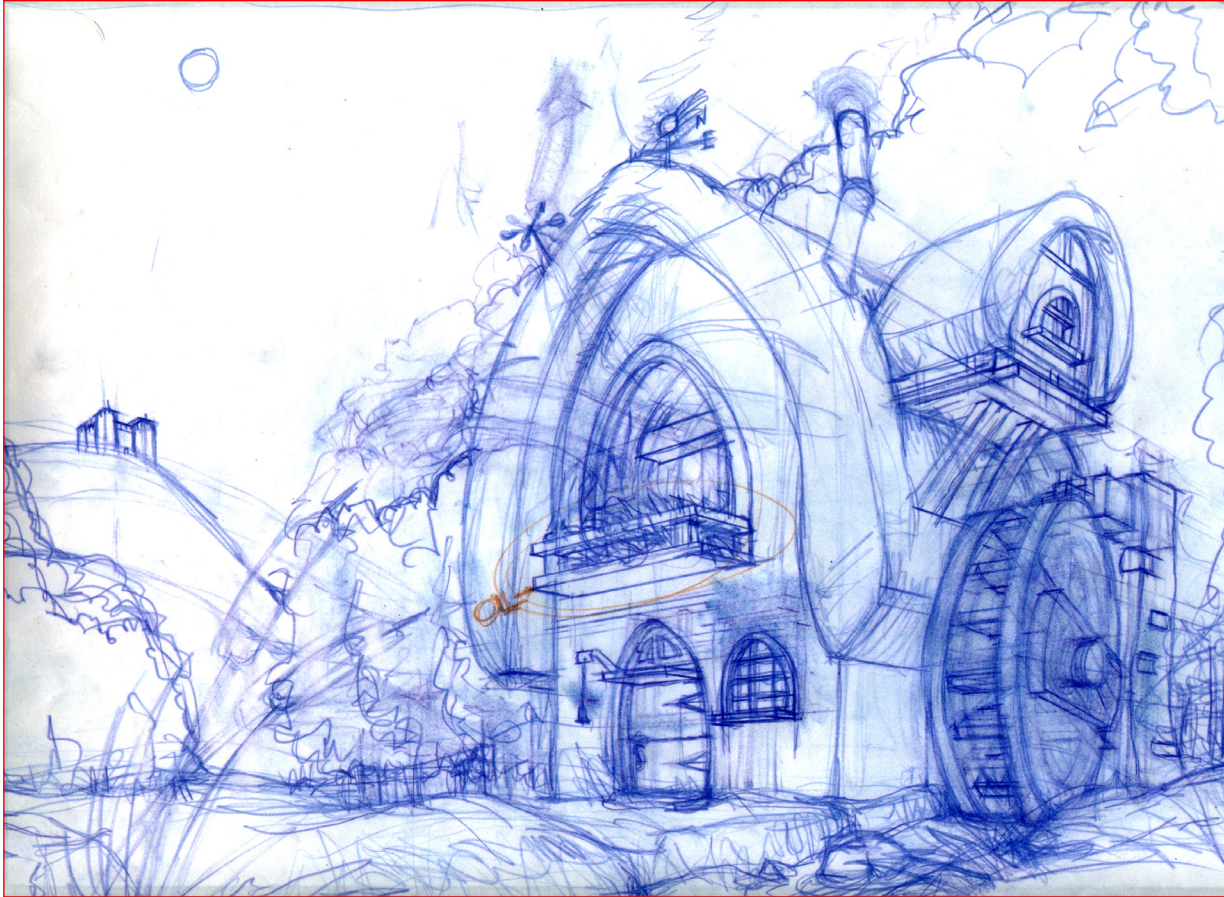

Background Design and Layout

Wizard's Cottage
Rough
Col-erase